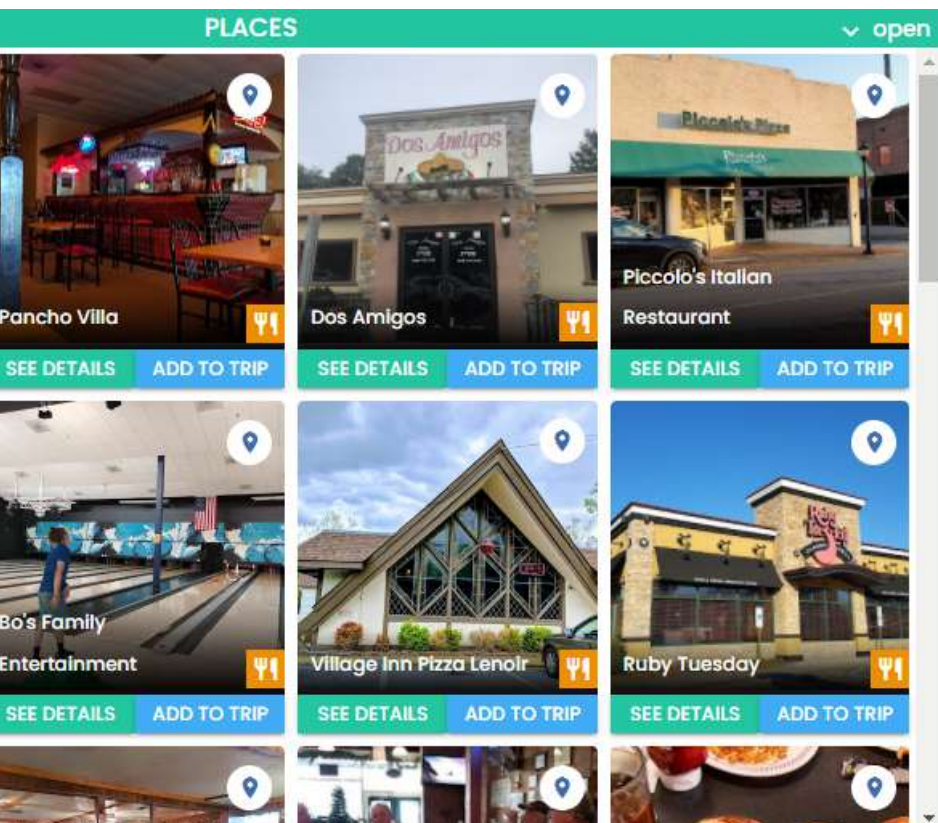

★★★★★ 2 months ago

Dawn Surak

NEARBY PLACES TO EXPLORE

Folk Keeper Gallery & Antiques

Art Gallery

DETAILS

The Flour Shoppe

Bakery, Food, Store

DETAILS

OTHER HELPFUL FEATURES

- Search business by name
- View by category: **Activities, Arts & Culture, Outdoors & Fitness, Dining & Nighlife, Shopping**

- Discover business nearby
- Mobile-friendly and GPS enabled (Map view)