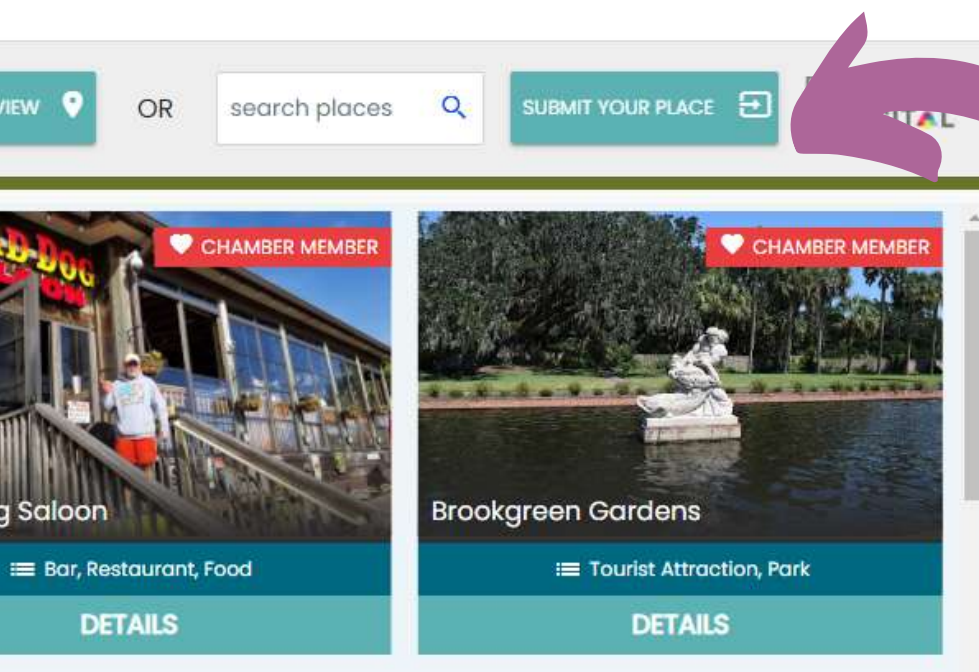

I AM NOT ON GOOGLE BUT WANT TO BE LISTED ON THE DESTINATION SITE. IS IT POSSIBLE?

Yes, although there are many advantages of promoting your business on Google Places, if you prefer to submit your business directly to the destination website, that's ok.

Click the button "Submit Your Place"

Fill out the form and allow 48 hours for the destination staff to review and approve your place.

Add Place Manually

[< Back to places](#)

Name *

Location (type and pick from the dropdown)

Category *

Activities

Web Site

Description